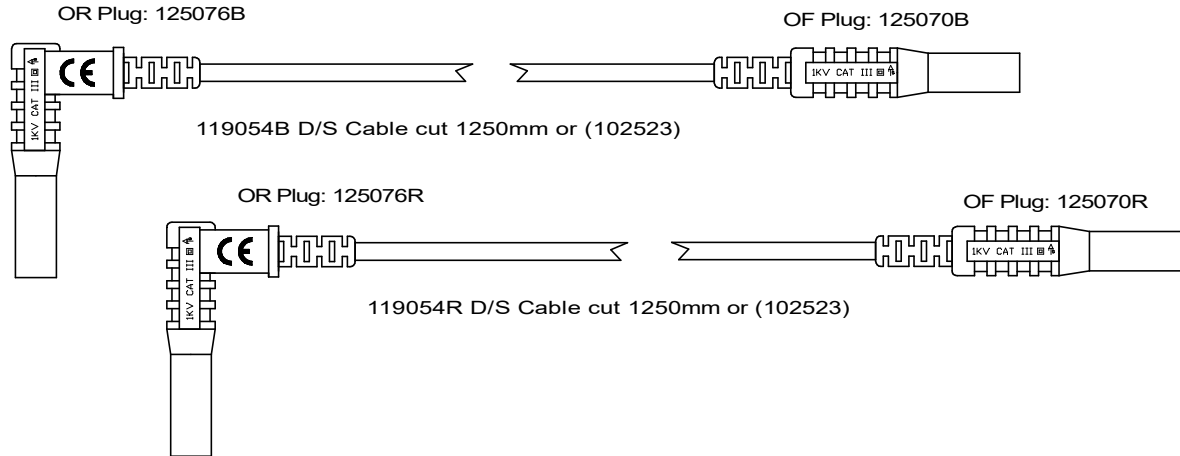

SILVERTRONIC LTD

Title: Test Lead Set

Material: N/A

This drawing is not to be disclosed to a third party without the written authority from the company ©

Rev	Details	Date	Drawn
4			
3			
2	Back Probe Rating Up Dated	09/03/11	CS
1	First issue	19/06/03	Rich
-	Pre-Production issue	17/06/03	Rich

Part No:
129393

Project No: N/A

600V Flanged Croc. Clip: 126009B

Back Probing Probe: 121051B

Cable Piercer: 121060B

600V Flanged Croc. Clip: 126009R

Back Probing Probe: 121051R

Cable Piercer: 121060R