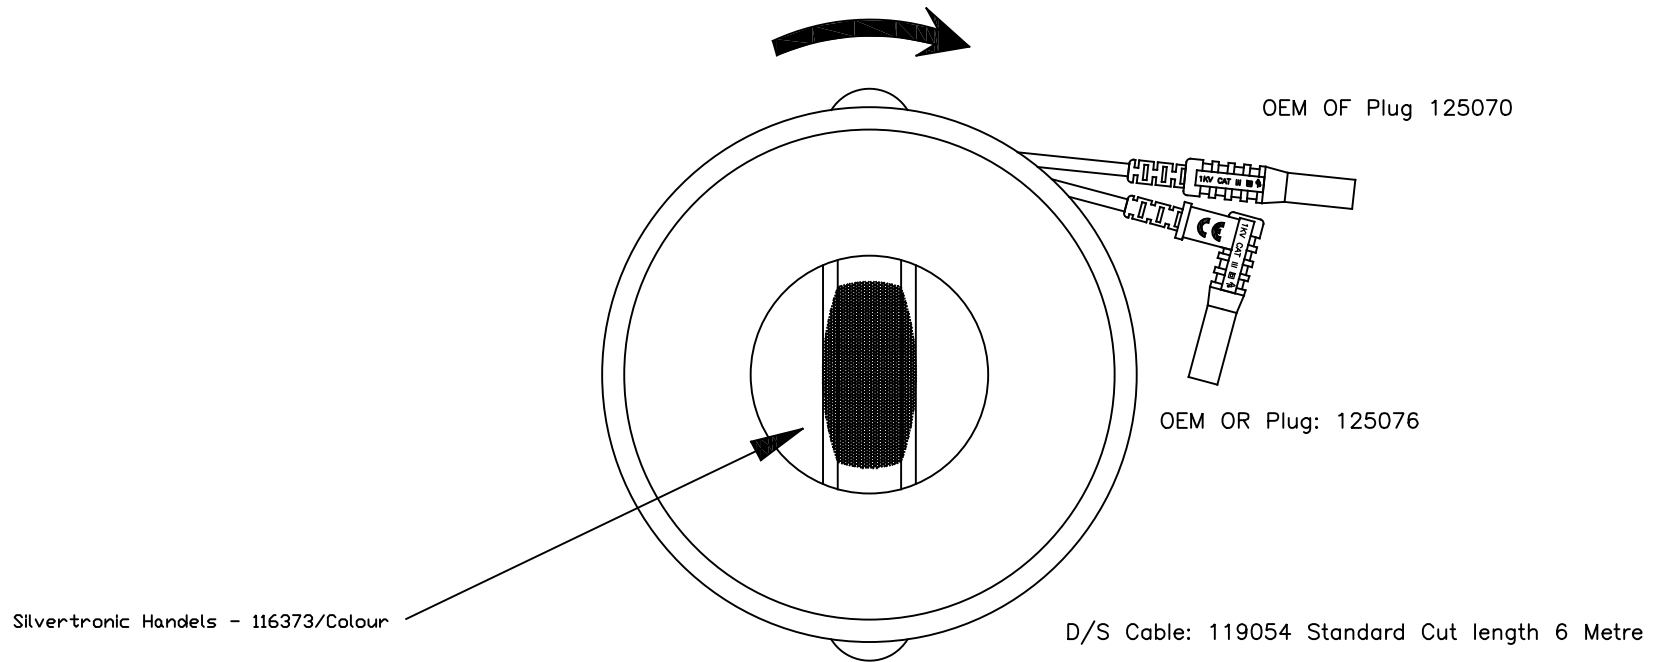

SILVERTRONIC
LTD

Title: 6 Metre Cord Pro Reel

Material: N/A

Rev	Details	Date	Drawn
4			
3			
2			
1	Production issue	17/07/08	CS
-	Pre-Production issue	17/07/08	CS

Part No:
134390/OF-OR/
6m/Colour

This drawing is not to be disclosed to a third party without the written authority from the company ©

Cable And Plugs Coloured As Required

Cable To Be Divided Equally And Wound In The Same Direction

Assembly Jig Numbers

#####=J###

#####=J###

#####=J###

#####=J###

Printing as illustrated

Packing: 111518 Poly Bag

Tolerances:
Cable Lengths +/- 5%

Do Not Scale All Dimensions In
MM