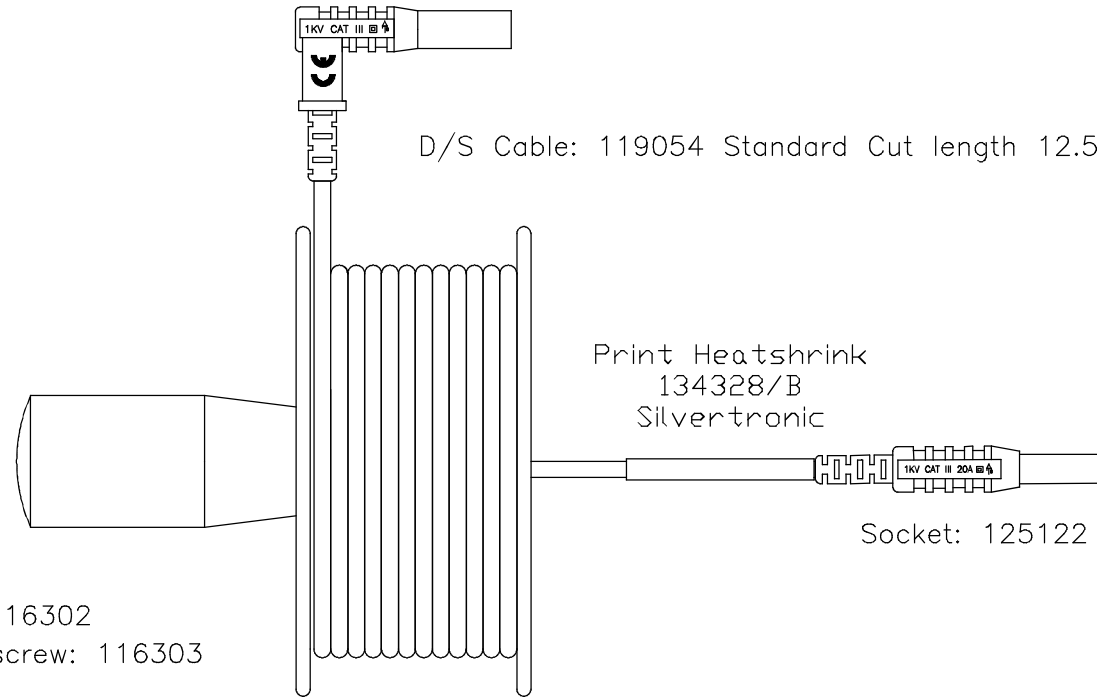

**SILVERTRONIC LTD**

Title:  
Red Silicone Reel Assembly

Rev	Details	Date	Drawn
4			
3	Socket Changed To OEM Style	18/02/11	CS
2	OF Plug changed to OR Plug	14/09/04	Vince
1	Production issue	05/11/03	Rich
-	Pre-Production issue	5/11/03	Rich

Part No:  
134328/R

CAGECODE U9346

This drawing is not to be disclosed to a third party without the written authority from the company ●

NSN 2590-01-624-0098

OEM OR Plug: 125076

Black handle: 116302  
Slotted cheese head screw: 116303

Socket: 125122

Reel moulding x 2: 113449

Assembly Jig Numbers		Printing as illustrated	Tolerances: Cable Lengths +/- 5%	Do Not Scale All Dimensions In MM
#####=J###	#####=J###	Packaging: Poly bag (111518)		
#####=J###	#####=J###			